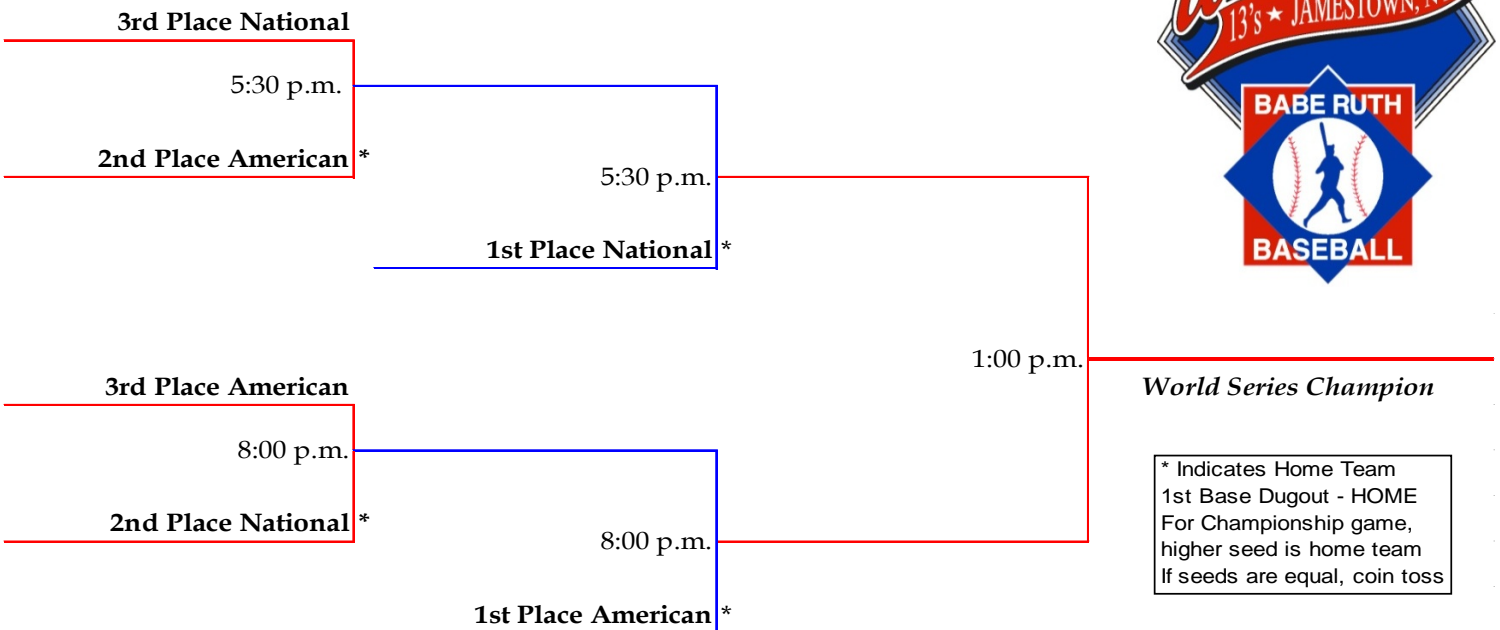

2008 Babe Ruth Baseball 13-Year-Old World Series

Hosted by: Jamestown, New York

American Division	
Southeast	Midwest Plains
Middle Atlantic	Pacific Southwest
Host: Jamestown, New York	

National Division	
Southwest	New England
Pacific Northwest	Ohio Valley
State Champion: Western New York	

Banquet of Champions ~ Friday, August 15th ~ 6:30 pm ~ Jamestown Community College, Phys. Ed. Complex

Opening Ceremonies ~ Saturday, August 16th ~ 11:00 am ~ Diethrick Park

Pool Play									
Game #	Date	Away	Home	Time	Game #	Date	Away	Home	Time
1	16-Aug	New England	Ohio Valley	12:00 PM	11	18-Aug	Western New York	New England	5:30 PM
2	16-Aug	Middle Atlantic	Midwest Plains	2:30 PM	12	18-Aug	Jamestown, NY	Middle Atlantic	8:00 PM
3	16-Aug	Western New York	Southwest	5:30 PM	13	19-Aug	Midwest Plains	Southeast	12:00 PM
4	16-Aug	Jamestown, NY	Southeast	8:00 PM	14	19-Aug	Southwest	New England	2:30 PM
5	17-Aug	Southwest	Pacific Northwest	12:00 PM	15	19-Aug	Pacific Northwest	Western New York	5:30 PM
6	17-Aug	Southeast	Pacific Southwest	2:30 PM	16	19-Aug	Middle Atlantic	Pacific Southwest	8:00 PM
7	17-Aug	Ohio Valley	Western New York	5:30 PM	17	20-Aug	New England	Pacific Northwest	12:00 PM
8	17-Aug	Midwest Plains	Jamestown, NY	8:00 PM	18	20-Aug	Ohio Valley	Southwest	2:30 PM
9	18-Aug	Pacific Northwest	Ohio Valley	12:00 PM	19	20-Aug	Southeast	Middle Atlantic	5:30 PM
10	18-Aug	Pacific Southwest	Midwest Plains	2:30 PM	20	20-Aug	Pacific Southwest	Jamestown, NY	8:00 PM

Single Elimination Bracket

**Thursday
August 21**

**Friday
August 22**

**Saturday
August 23**

* Indicates Home Team
1st Base Dugout - HOME
For Championship game,
higher seed is home team
If seeds are equal, coin toss